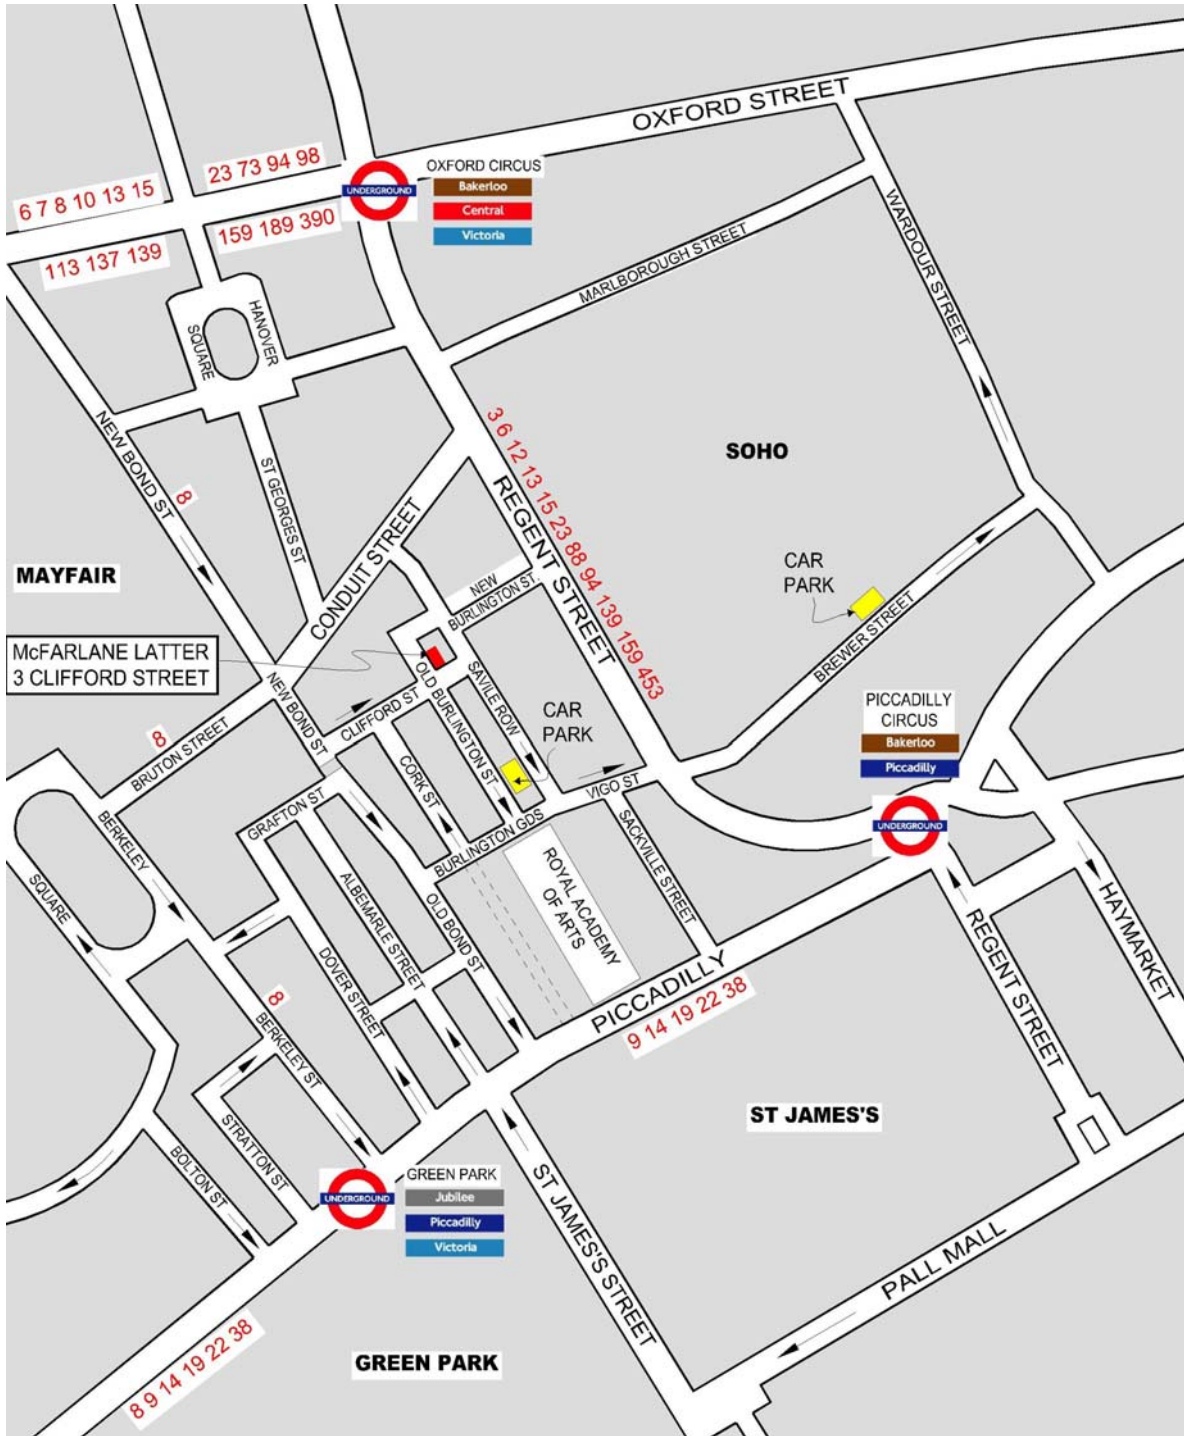

McFARLANE LATTER

ARCHITECTS

ARCHITECTURE ■ INTERIORS ■ PLANNING ■ PROJECT MANAGEMENT

3 Clifford Street, London W1S 2LF Tel: 020 7287 5565 Fax: 020 7287 5257 www.mcfarlanelatter.co.uk

Chartered Architects ■ Kenneth C McFarlane RIBA ARIAS ■ David N Latter